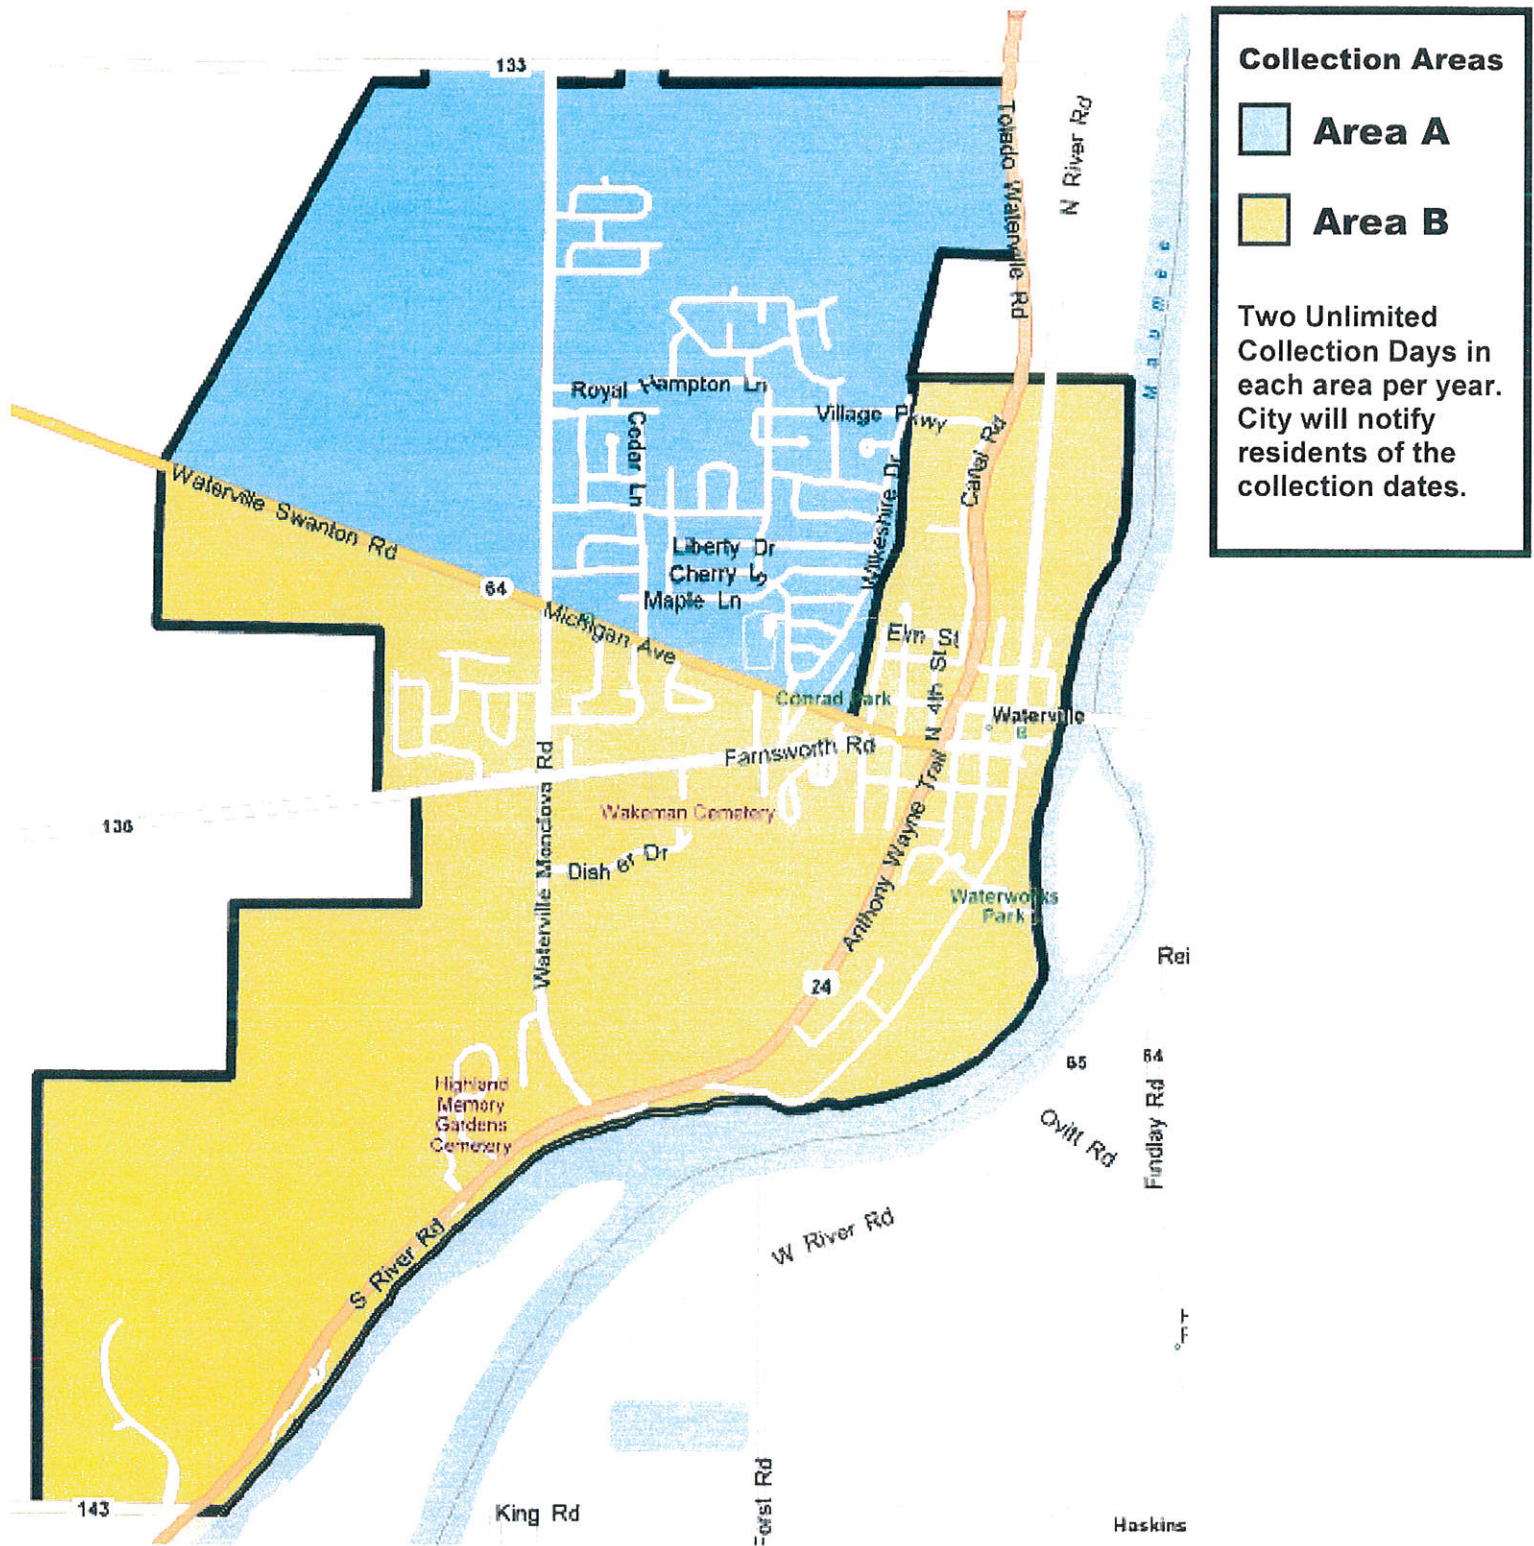

UNLIMITED PICK UP

Spring Unlimited Pick Up will be held on

June 12th – Area A

And

June 19th – Area B

Please see attached Map for areas!

City of Waterville

Unlimited Pick Up Day Collection Areas Map

Unlimited pick up day collections are typically held on Saturday in the spring and fall every year. A collection day in Area A will be followed approximately one week later by a collection day in Area B.